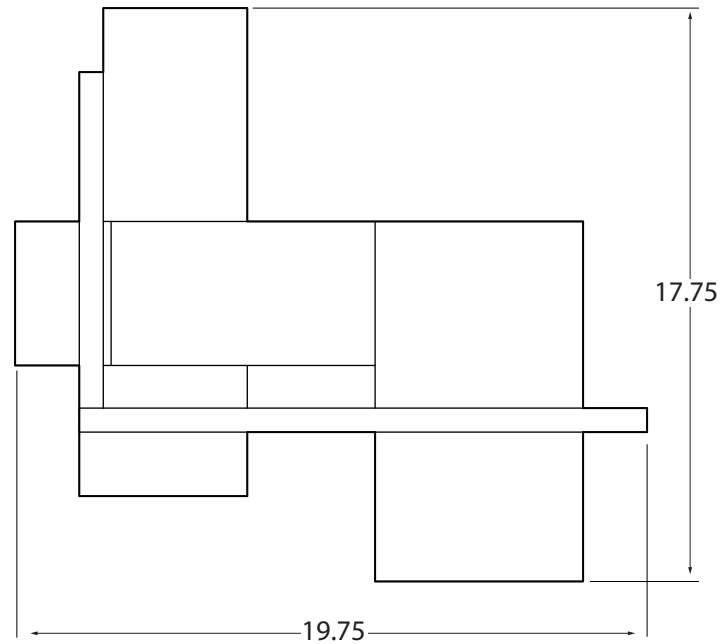

PROJECT		
GEOFORM BOOK TABLE		
DRAWINGS		
ORTHO. ASSEMBLY		
DRAWN BY		
ANDREA BENATAR		
DATE	SCALE	DRAWING #
3/26/20	1:3 (IN)	2 OF 6

PROJECT		
GEOFORM BOOK TABLE		
DRAWINGS		
ORTHO. ASSEMBLY		
DRAWN BY		
ANDREA BENATAR		
DATE	SCALE	DRAWING #
3/26/20	1:3 (IN)	4 OF 6

PROJECT		
GEOFORM BOOK TABLE		
DRAWINGS		
ORTHO. ASSEMBLY		
DRAWN BY		
ANDREA BENATAR		
DATE	SCALE	DRAWING #
3/26/20	1:6 (IN)	5 OF 6

PROJECT	GEOFORM BOOK TABLE	
DRAWINGS	EXPLODED VIEW	
DRAWN BY	ANDREA BENATAR	
DATE	SCALE	DRAWING #
3/26/20	1:4 (IN)	6 OF 6